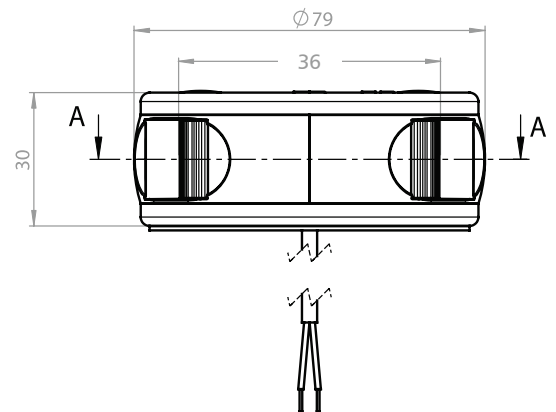

Mounting

Deck-mount

Electric

Invers polarity protection included, bulb included

1 Bicolor aluminium

2 Bicolor white

3 Bicolor black

Deck-mount or under step!

NEW!

No.	Description	Ship size	Wattage	Visibility	Housing colour	Mounting	Voltage	Article number
1	Bicolor	< 20 m/ < 65 ft.	3 W	2 nm	Aluminium	deck-mount	12 V, 24 V	3863201000
2	Bicolor	< 20 m/ < 65 ft.	3 W	2 nm	White	deck-mount	12 V, 24 V	3863101000
3	Bicolor	< 20 m/ < 65 ft.	3 W	2 nm	Black	deck-mount	12 V, 24 V	3863001000