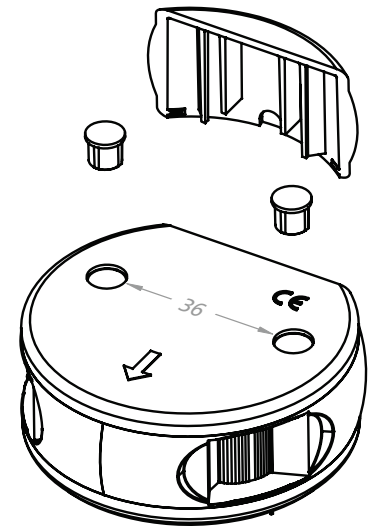

Mounting

Deck-mount

Electric

Invers polarity protection included, bulb included

1 Bicolor aluminium

2 Bicolor white

3 Bicolor black

Deck-mount or under step!

NEW!

No.	Description	Ship size	Wattage	Visibility	Housing colour	Mounting	Voltage	Article number
1	Bicolor	< 20 m/ < 65 ft.	3 W	2 nm	Aluminium	deck-mount	12 V, 24 V	3863201000
2	Bicolor	< 20 m/ < 65 ft.	3 W	2 nm	White	deck-mount	12 V, 24 V	3863101000
3	Bicolor	< 20 m/ < 65 ft.	3 W	2 nm	Black	deck-mount	12 V, 24 V	3863001000