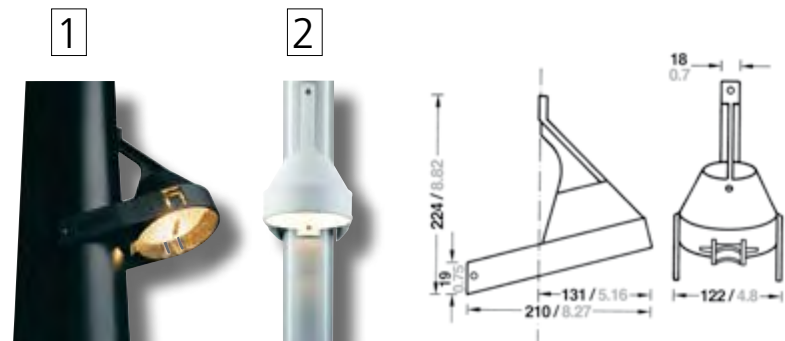

SYLT, KIEL

Dimensions in: mm/inch

Sylt

Deck light –
Made out of high quality plastic

Housing

Black or white. Impact and shock resistant, non-corrosive, non-magnetic and seawater resistant

Mounting

Flexible mast-mounting

Electric

Bulb included

No.	Description	Wattage	Housing colour	Voltage	Article number
1	Deck light	20 W	Black	12 V	3144047000
	Deck light	20 W	White	12 V	3144037000

Spare Parts / Extras					
	Light source BA9s 20 W			12 V	9040047000

Dimensions in: mm/inch

Kiel

Floodlight –
Made out of high quality plastic

Housing

Black or white, impact and shock resistant, non-corrosive, non-magnetic and seawater resistant

Mounting

Flexible mast-mounting

Electric

Cable max. Ø 7 mm, bulb included

No.	Description	Wattage	Housing colour	Article number 12 V	Article number 24 V
1	Deck light	35 W	Black	3144001000	
	Deck light	50 W	Black	3144003000	3144002000
2	Deck light	35 W	White	3144004000	
	Deck light	50 W	White	3144006000	3144005000