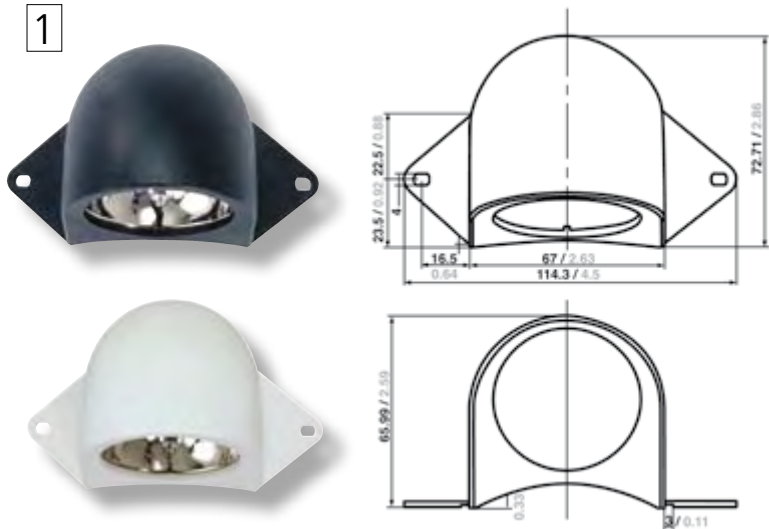

SYLT, KIEL

Dimensions in: mm/inch

Sylt

Deck light –
Made out of high quality plastic

Housing

Black or white. Impact and shock resistant, non-corrosive, non-magnetic and seawater resistant

Mounting

Flexible mast-mounting

Electric

Bulb included

No.	Description	Wattage	Housing colour	Voltage	Article number
1	Deck light	20 W	Black	12 V	3144047000
	Deck light	20 W	White	12 V	3144037000

Spare Parts / Extras					
	Light source BA9s 20 W			12 V	9040047000

Dimensions in: mm/inch

Kiel

Floodlight –
Made out of high quality plastic

Housing

Black or white, impact and shock resistant, non-corrosive, non-magnetic and seawater resistant

Mounting

Flexible mast-mounting

Electric

Cable max. Ø 7 mm, bulb included

No.	Description	Wattage	Housing colour	Article number 12 V	Article number 24 V
1	Deck light	35 W	Black	3144001000	
	Deck light	50 W	Black	3144003000	3144002000
2	Deck light	35 W	White	3144004000	
	Deck light	50 W	White	3144006000	3144005000